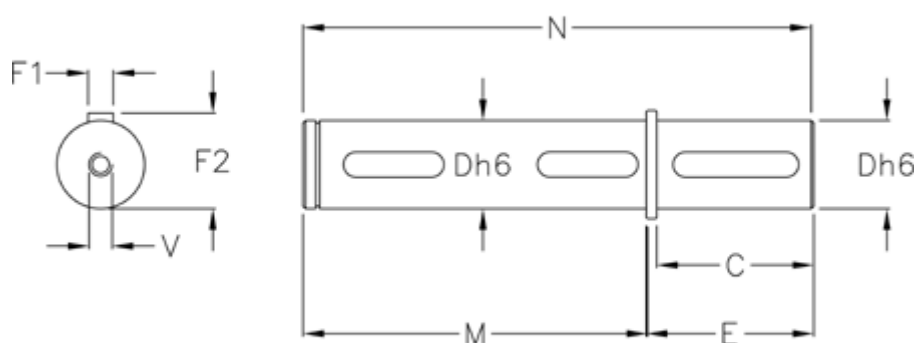

Data Sheet

Article number: 392915001

Description: Single outputshaft for VF 150

Measures

C = 85
D = 50
E = 93
F1 = 14
F2 = 53.5
M = 185
N = 278
V = M16x40